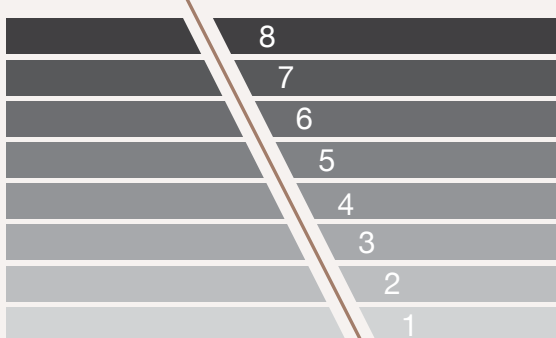

What can our **NEW Die Cutting & Embossing Machine** do for you?

Cut up to

8 layers in a
single pass

Cut over

40 different types
of materials

Leather | Foam board | Mat board
Mirror board | Muslin | Wool

Deeply
Emboss

Metal

Paper

Other
Craft Mediums

Universal Die Cutting

Cut with Etched

or Steel Rule Dies

8 1/2"

Cutting Platinum