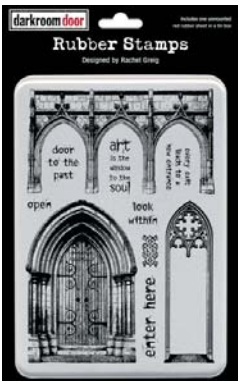

## Montage

An assortment of images suitable to create gift cards, Artist Trading Cards and other craft projects! Made from thick card, they can be sanded, inked, punched, or simply used as is! Size: 297mm x 210mm (11.7" x 8.3")