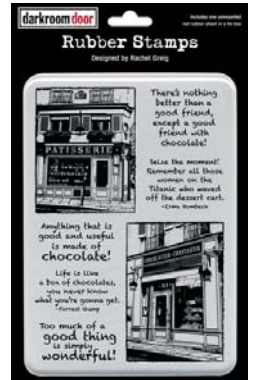

DDRS058
Chocolatier

Montage

An assortment of images suitable to create gift cards, Artist Trading Cards and other craft projects! Made from thick card, they can be sanded, inked, punched, or simply used as is! Size: 297mm x 210mm (11.7" x 8.3")